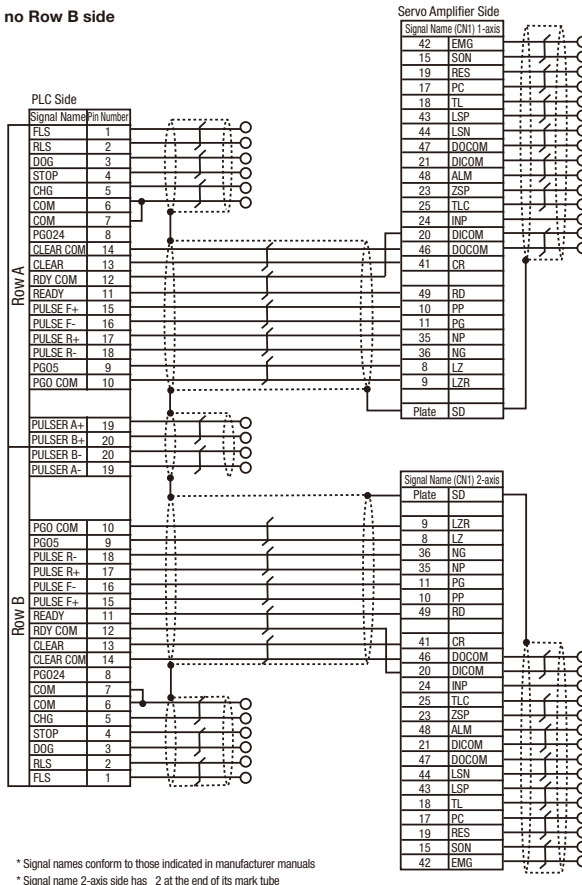

Mitsubishi Electric Harness For J3 Series

▼ Harness for Control Signals Connection Diagram List

■ Mitsubishi Electric J3 ← → Mitsubishi Electric QD75

Product Page [Q2055](#)

SVSM-J3QD1 * 1-axis compatible, no Row B side
SVSM-J3QD2

■ Mitsubishi Electric J3 ← → Mitsubishi Electric AD75/A1SD75

Product Page [Q2055](#)

SVSM-J3AD