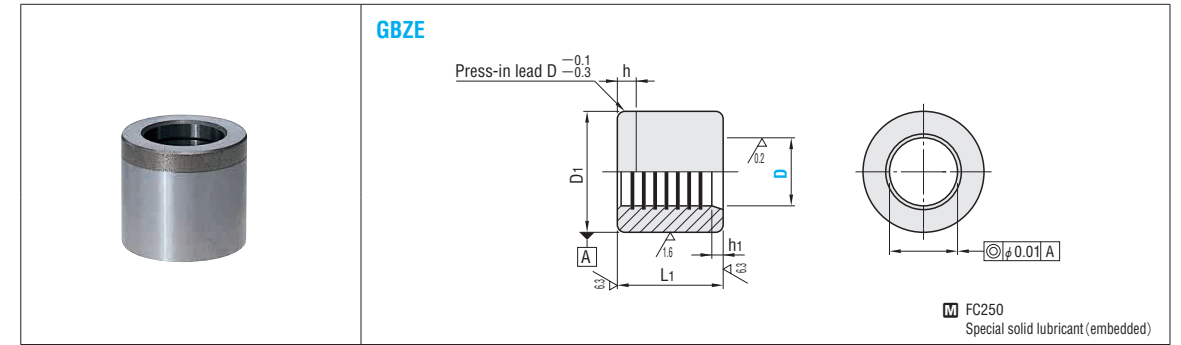

OIL-FREE GUIDE BUSHINGS

—PRESS-FIT TYPE—

Type	Catalog No.		D1J55	h	h1	L1	Base unit price 1~9 pieces	
	Type	D						GBZE
GBZE	32	+0.047 +0.037	52	±0.0065	8	4	48	
	38	+0.049 +0.037	60		10	5	55	
	50	+0.052 +0.037	70		15	10	75	
	60	+0.061 +0.043	80		20		90	
	80	+0.063 +0.043	100	±0.0075	25		120	

Order **Catalog No.**
GBZE 50 **P** Price **Quotation**

Days to Ship **Quotation**

HOLDER GUIDE
POST SETS